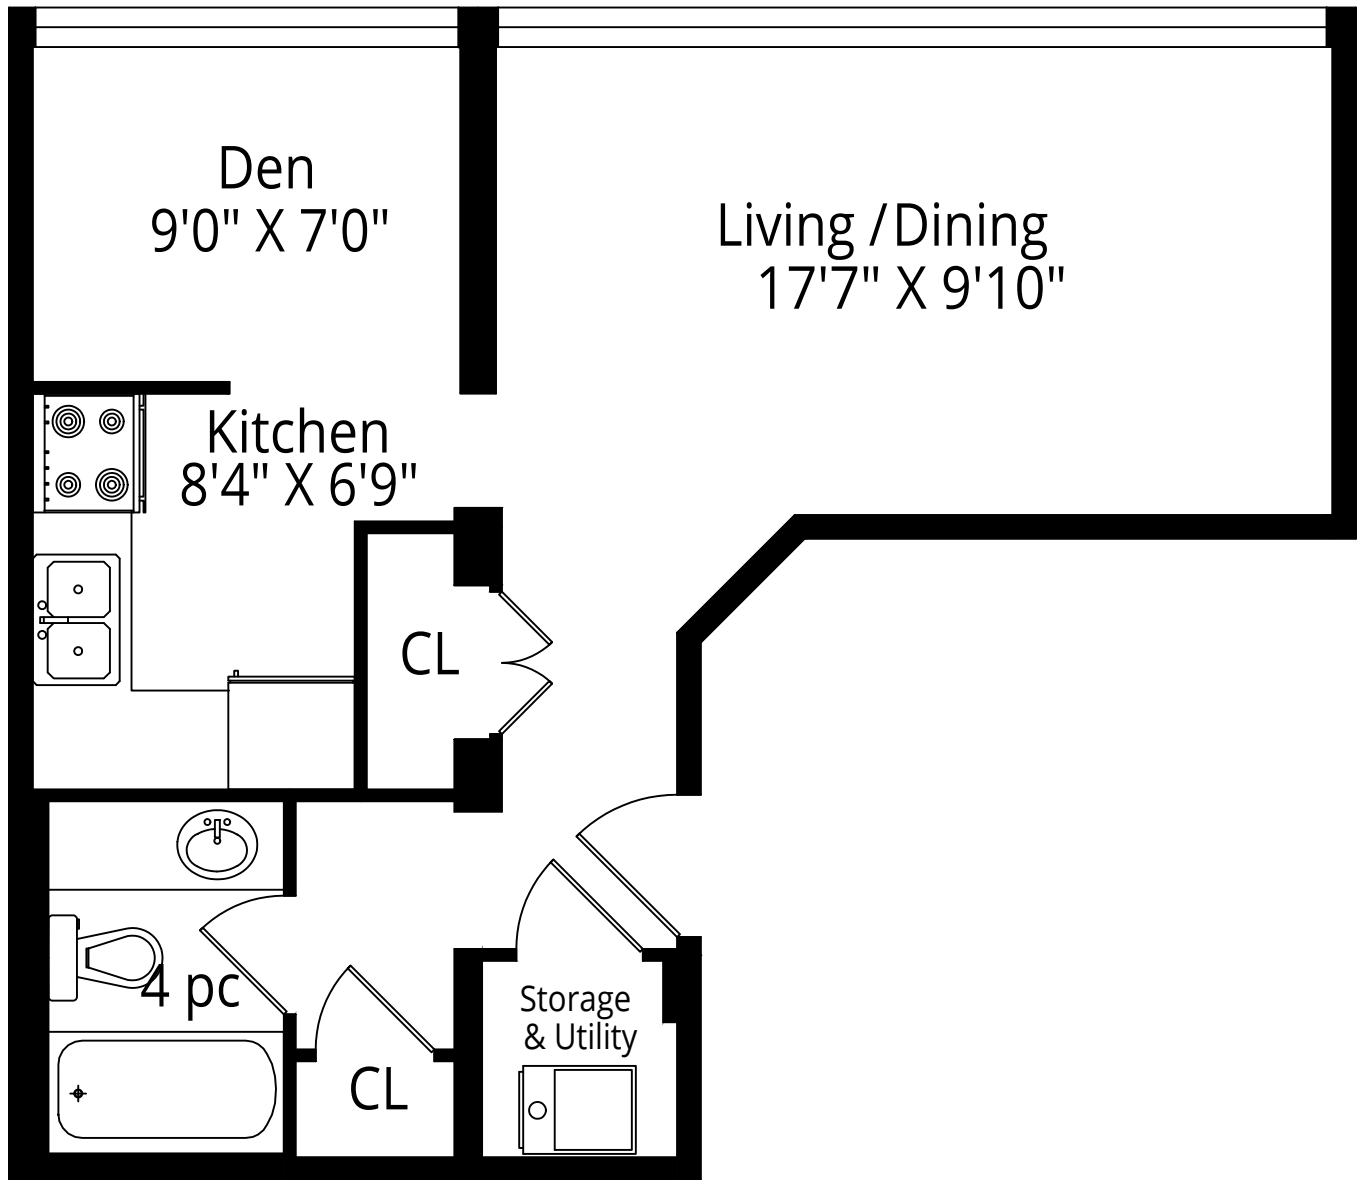

Alan Brown Building  
77 Elm Street  
1 Bed, 1 Bath, South View

Suite 706  
780 Square Feet

Measurements and calculations are approximate  
To be used as guidelines only

Alan Brown Building  
77 Elm Street  
1 Bed, 1 Bath, South View

Suite 808  
687 Square Feet

Measurements and Calculations are approximate To be used as guidelines only

Alan Brown Building  
77 Elm Street  
2 Bed, 1 Bath, North View

Suite 809  
989 Square Feet

Measurements and Calculations are approximate To be used as guidelines only

Alan Brown Building  
77 Elm Street  
1 Bed, 1 Bath, North View

Suite 903  
682 Square Feet

Measurements and Calculations are approximate To be used as guidelines only

Alan Brown Building  
77 Elm Street  
Studio, 1 Bath, North View

Suite 1507  
498 Square Feet

Measurements and Calculations are approximate To be used as guidelines only

Alan Brown Building  
77 Elm Street  
1 Bed, 1 Bath, Northwest View,  
Corner

Suite 1801  
714 Square Feet