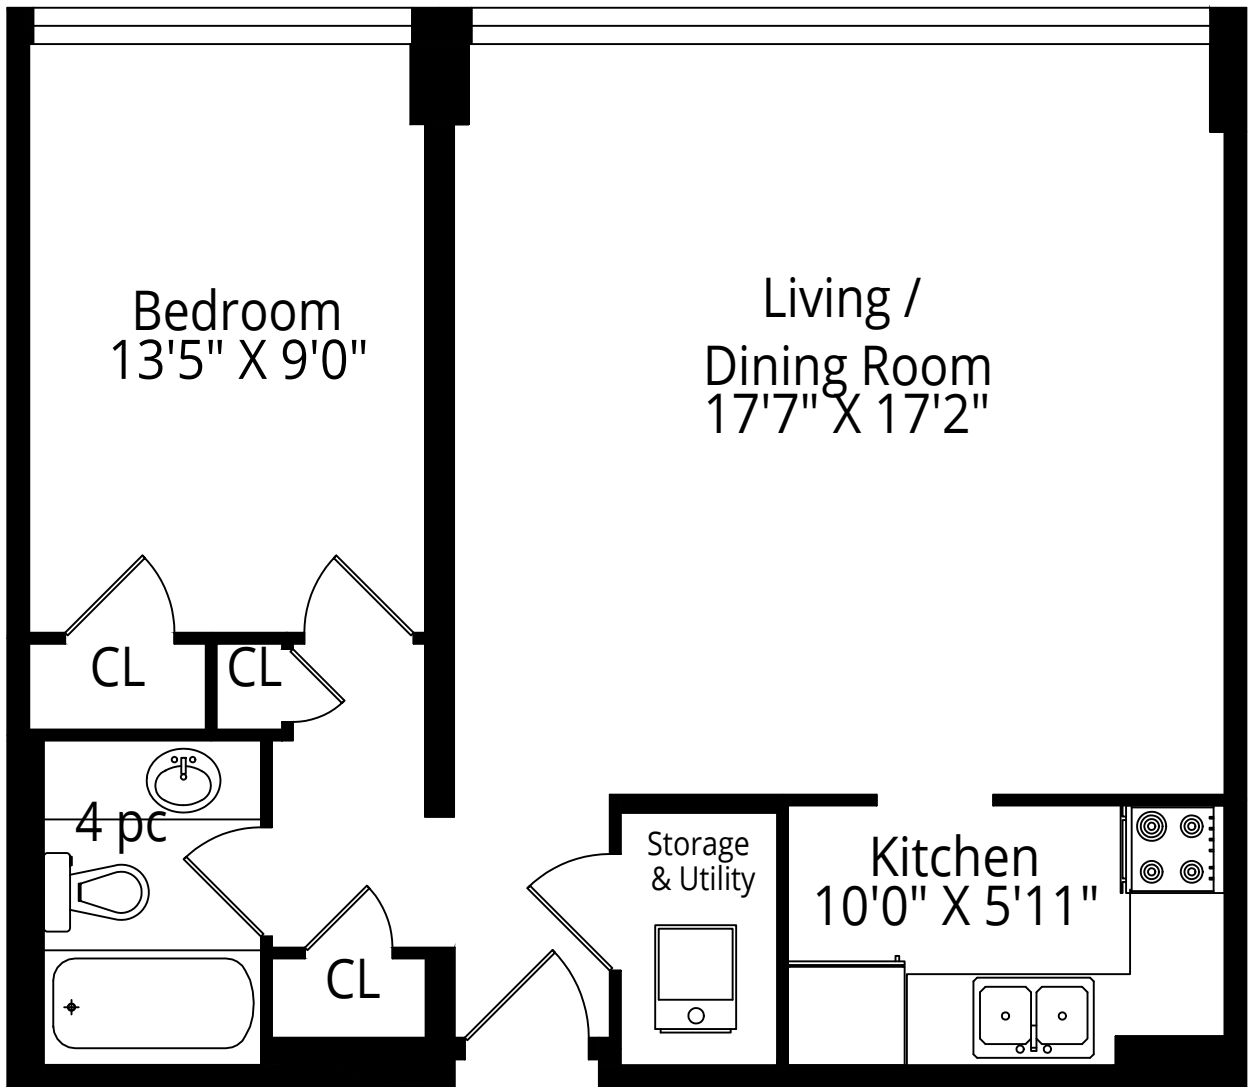

Alan Brown Building  
77 Elm Street  
1 Bed, 1 Bath, South View

Suite 706  
780 Square Feet

Measurements and calculations are approximate  
To be used as guidelines only

Alan Brown Building  
77 Elm Street  
1 Bed, 1 Bath, South View

Suite 808  
687 Square Feet

Measurements and Calculations are approximate To be used as guidelines only

Alan Brown Building  
77 Elm Street  
2 Bed, 1 Bath, North View

Suite 809  
989 Square Feet

Measurements and Calculations are approximate To be used as guidelines only

Alan Brown Building  
77 Elm Street  
1 Bed, 1 Bath, North View

Suite 903  
682 Square Feet

Measurements and Calculations are approximate To be used as guidelines only

Alan Brown Building  
77 Elm Street  
Studio, 1 Bath, North View

Suite 1507  
498 Square Feet

Measurements and Calculations are approximate To be used as guidelines only

Alan Brown Building  
77 Elm Street  
1 Bed, 1 Bath, Northwest View,  
Corner

Suite 1801  
714 Square Feet