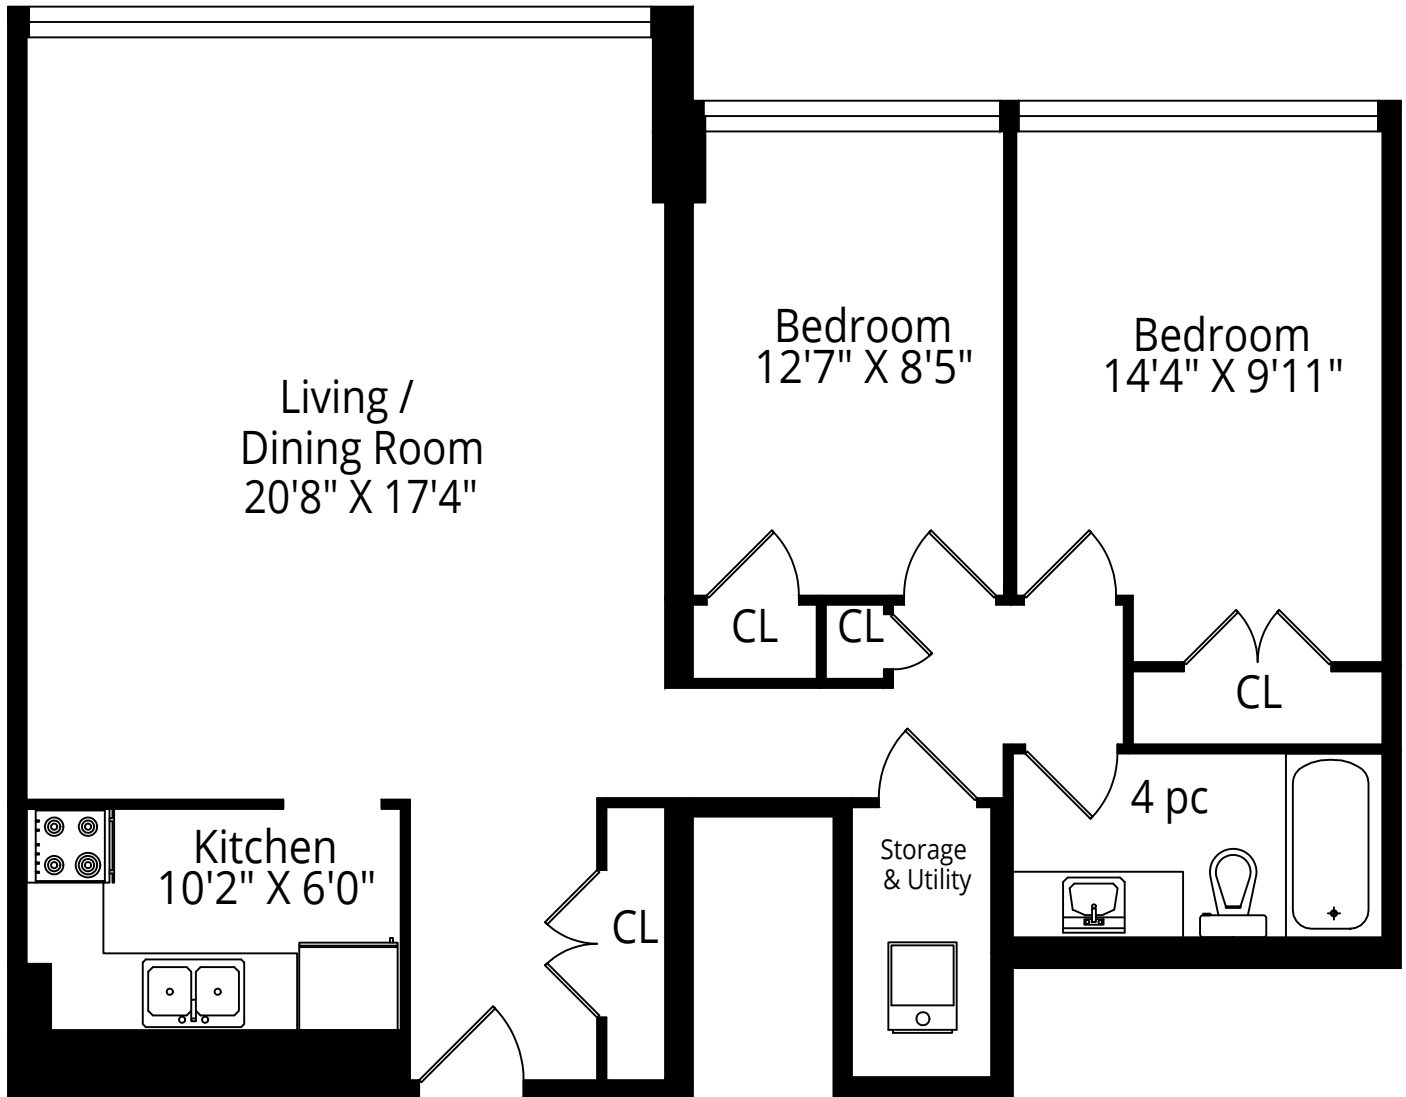

Alan Brown Building  
77 Elm Street  
1 Bed, 1 Bath, South View

Suite 706  
780 Square Feet

Measurements and calculations are approximate  
To be used as guidelines only

Alan Brown Building  
77 Elm Street  
1 Bed, 1 Bath, South View

Suite 808  
687 Square Feet

Measurements and Calculations are approximate To be used as guidelines only

Alan Brown Building  
77 Elm Street  
2 Bed, 1 Bath, North View

Suite 809  
989 Square Feet

Measurements and Calculations are approximate To be used as guidelines only

Alan Brown Building  
77 Elm Street  
1 Bed, 1 Bath, North View

Suite 903  
682 Square Feet

Measurements and Calculations are approximate To be used as guidelines only

Alan Brown Building  
77 Elm Street  
Studio, 1 Bath, North View

Suite 1507  
498 Square Feet

Measurements and Calculations are approximate To be used as guidelines only

Alan Brown Building  
77 Elm Street  
1 Bed, 1 Bath, Northwest View,  
Corner

Suite 1801  
714 Square Feet