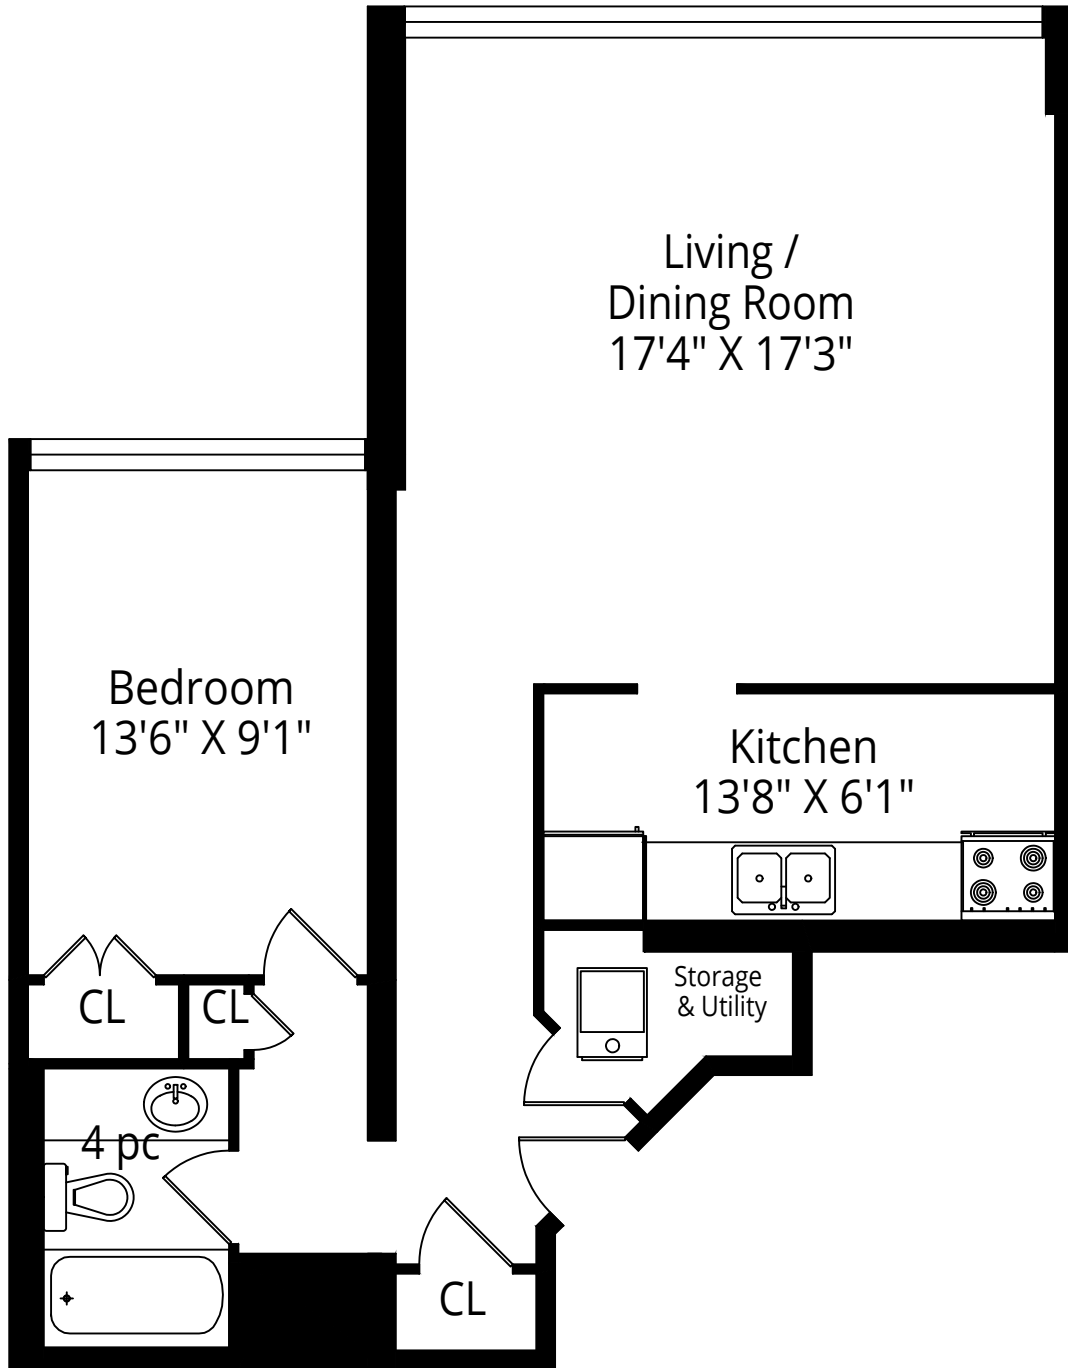

Alan Brown Building  
77 Elm Street  
1 Bed, 1 Bath, South View

Suite 706  
780 Square Feet

Measurements and calculations are approximate  
To be used as guidelines only

Alan Brown Building  
77 Elm Street  
1 Bed, 1 Bath, South View

Suite 808  
687 Square Feet

Measurements and Calculations are approximate To be used as guidelines only

Alan Brown Building  
77 Elm Street  
2 Bed, 1 Bath, North View

Suite 809  
989 Square Feet

Measurements and Calculations are approximate To be used as guidelines only

Alan Brown Building  
77 Elm Street  
1 Bed, 1 Bath, North View

Suite 903  
682 Square Feet

Measurements and Calculations are approximate To be used as guidelines only

Alan Brown Building  
77 Elm Street  
Studio, 1 Bath, North View

Suite 1507  
498 Square Feet

Measurements and Calculations are approximate To be used as guidelines only

Alan Brown Building  
77 Elm Street  
1 Bed, 1 Bath, Northwest View,  
Corner

Suite 1801  
714 Square Feet