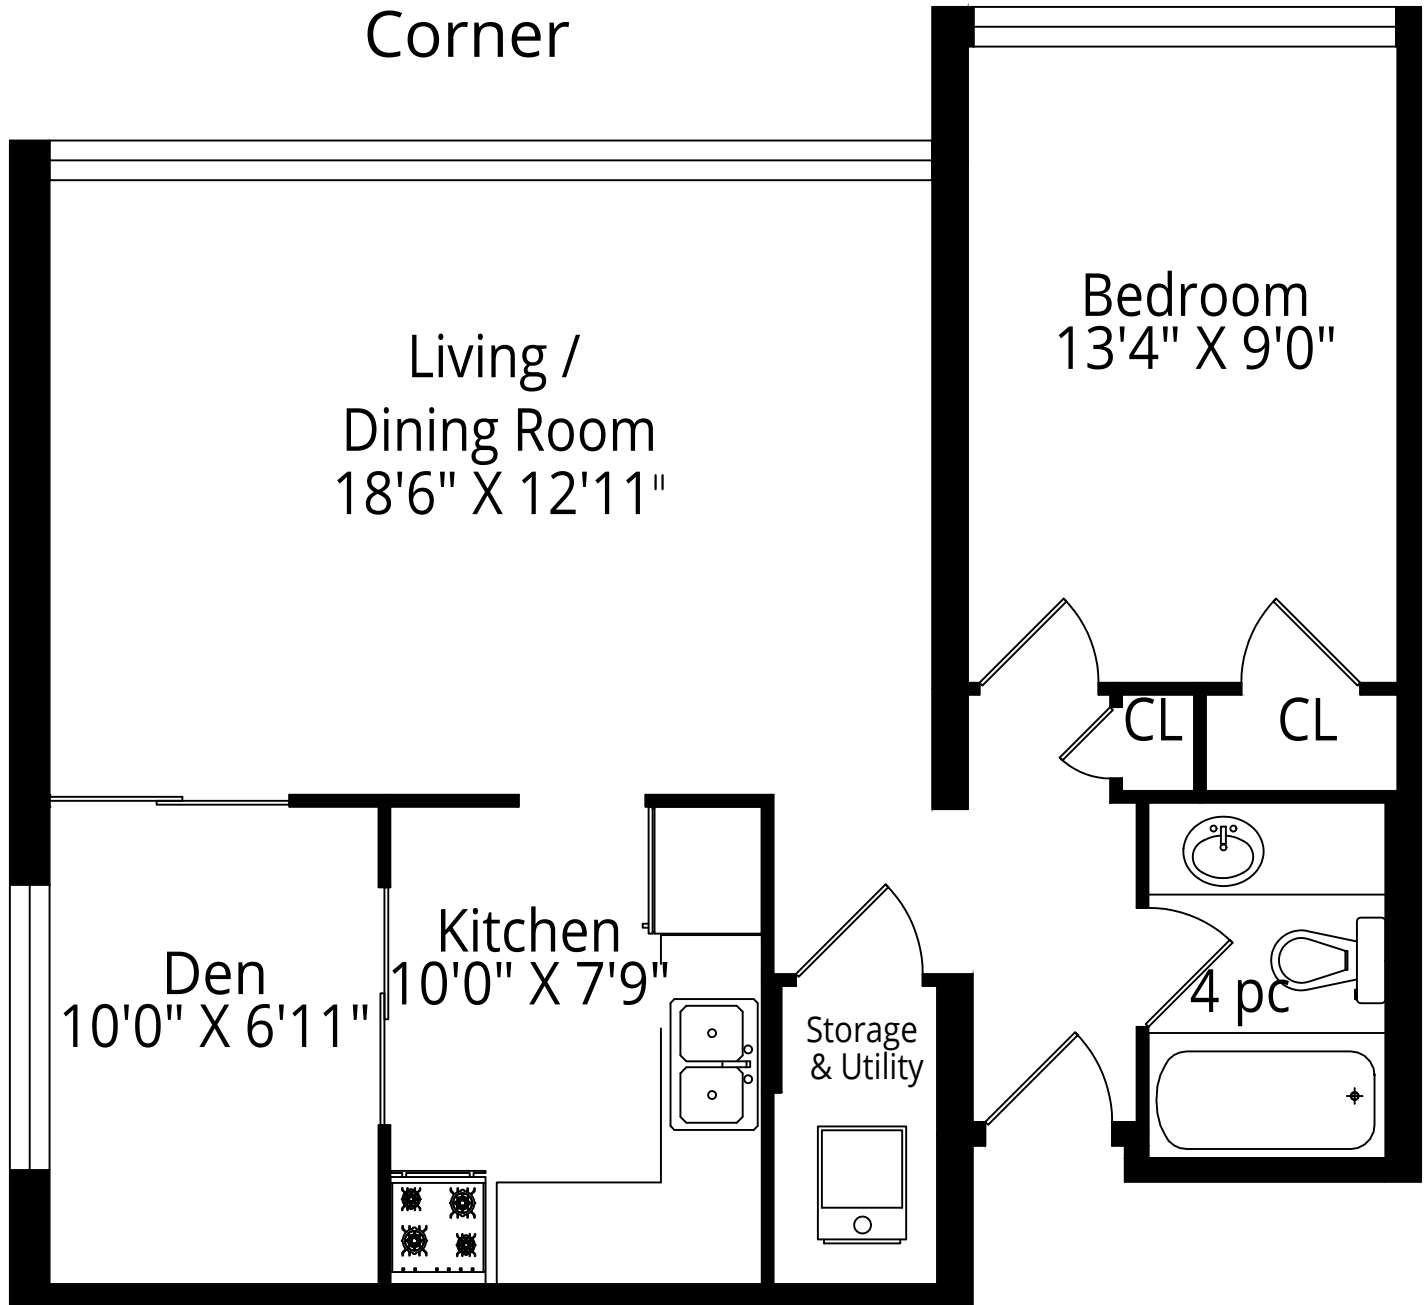

Alan Brown Building  
77 Elm Street  
1 Bed, 1 Bath, South View

Suite 706  
780 Square Feet

Measurements and calculations are approximate  
To be used as guidelines only

Alan Brown Building  
77 Elm Street  
1 Bed, 1 Bath, South View

Suite 808  
687 Square Feet

Measurements and Calculations are approximate To be used as guidelines only

Alan Brown Building  
77 Elm Street  
2 Bed, 1 Bath, North View

Suite 809  
989 Square Feet

Measurements and Calculations are approximate To be used as guidelines only

Alan Brown Building  
77 Elm Street  
1 Bed, 1 Bath, North View

Suite 903  
682 Square Feet

Measurements and Calculations are approximate To be used as guidelines only

Alan Brown Building  
77 Elm Street  
Studio, 1 Bath, North View

Suite 1507  
498 Square Feet

Measurements and Calculations are approximate To be used as guidelines only

Alan Brown Building  
77 Elm Street  
1 Bed, 1 Bath, Northwest View,  
Corner

Suite 1801  
714 Square Feet