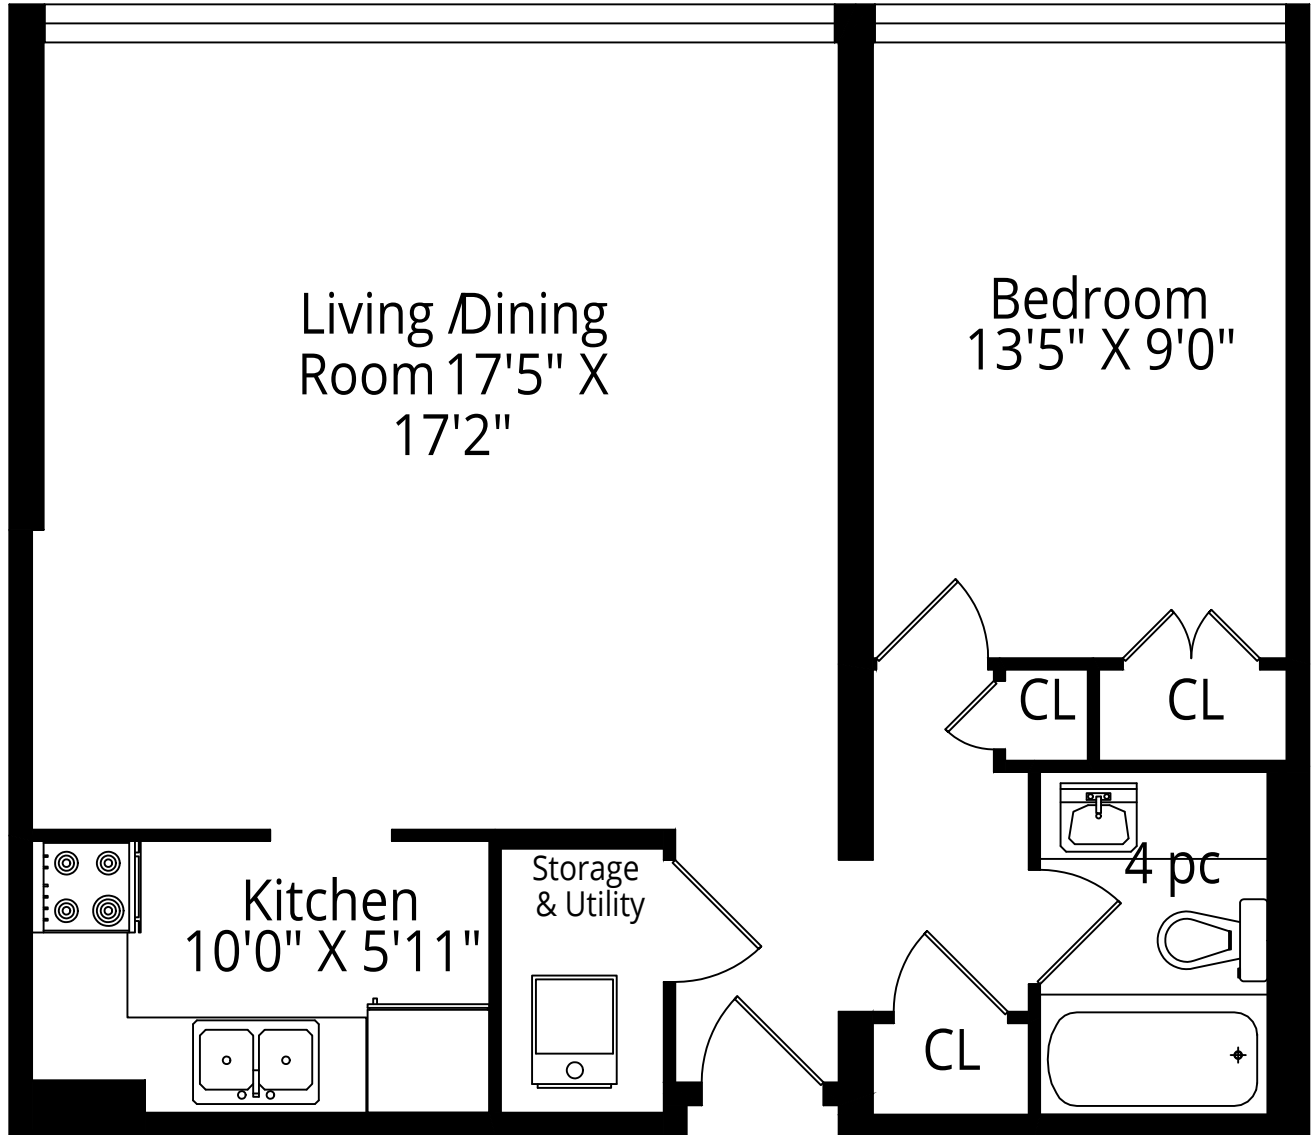

Alan Brown Building  
77 Elm Street  
1 Bed, 1 Bath, South View

Suite 706  
780 Square Feet

Measurements and calculations are approximate  
To be used as guidelines only

Alan Brown Building  
77 Elm Street  
1 Bed, 1 Bath, South View

Suite 808  
687 Square Feet

Measurements and Calculations are approximate To be used as guidelines only

Alan Brown Building  
77 Elm Street  
2 Bed, 1 Bath, North View

Suite 809  
989 Square Feet

Measurements and Calculations are approximate To be used as guidelines only

Alan Brown Building  
77 Elm Street  
1 Bed, 1 Bath, North View

Suite 903  
682 Square Feet

Measurements and Calculations are approximate To be used as guidelines only

Alan Brown Building  
77 Elm Street  
Studio, 1 Bath, North View

Suite 1507  
498 Square Feet

Measurements and Calculations are approximate To be used as guidelines only

Alan Brown Building  
77 Elm Street  
1 Bed, 1 Bath, Northwest View,  
Corner

Suite 1801  
714 Square Feet